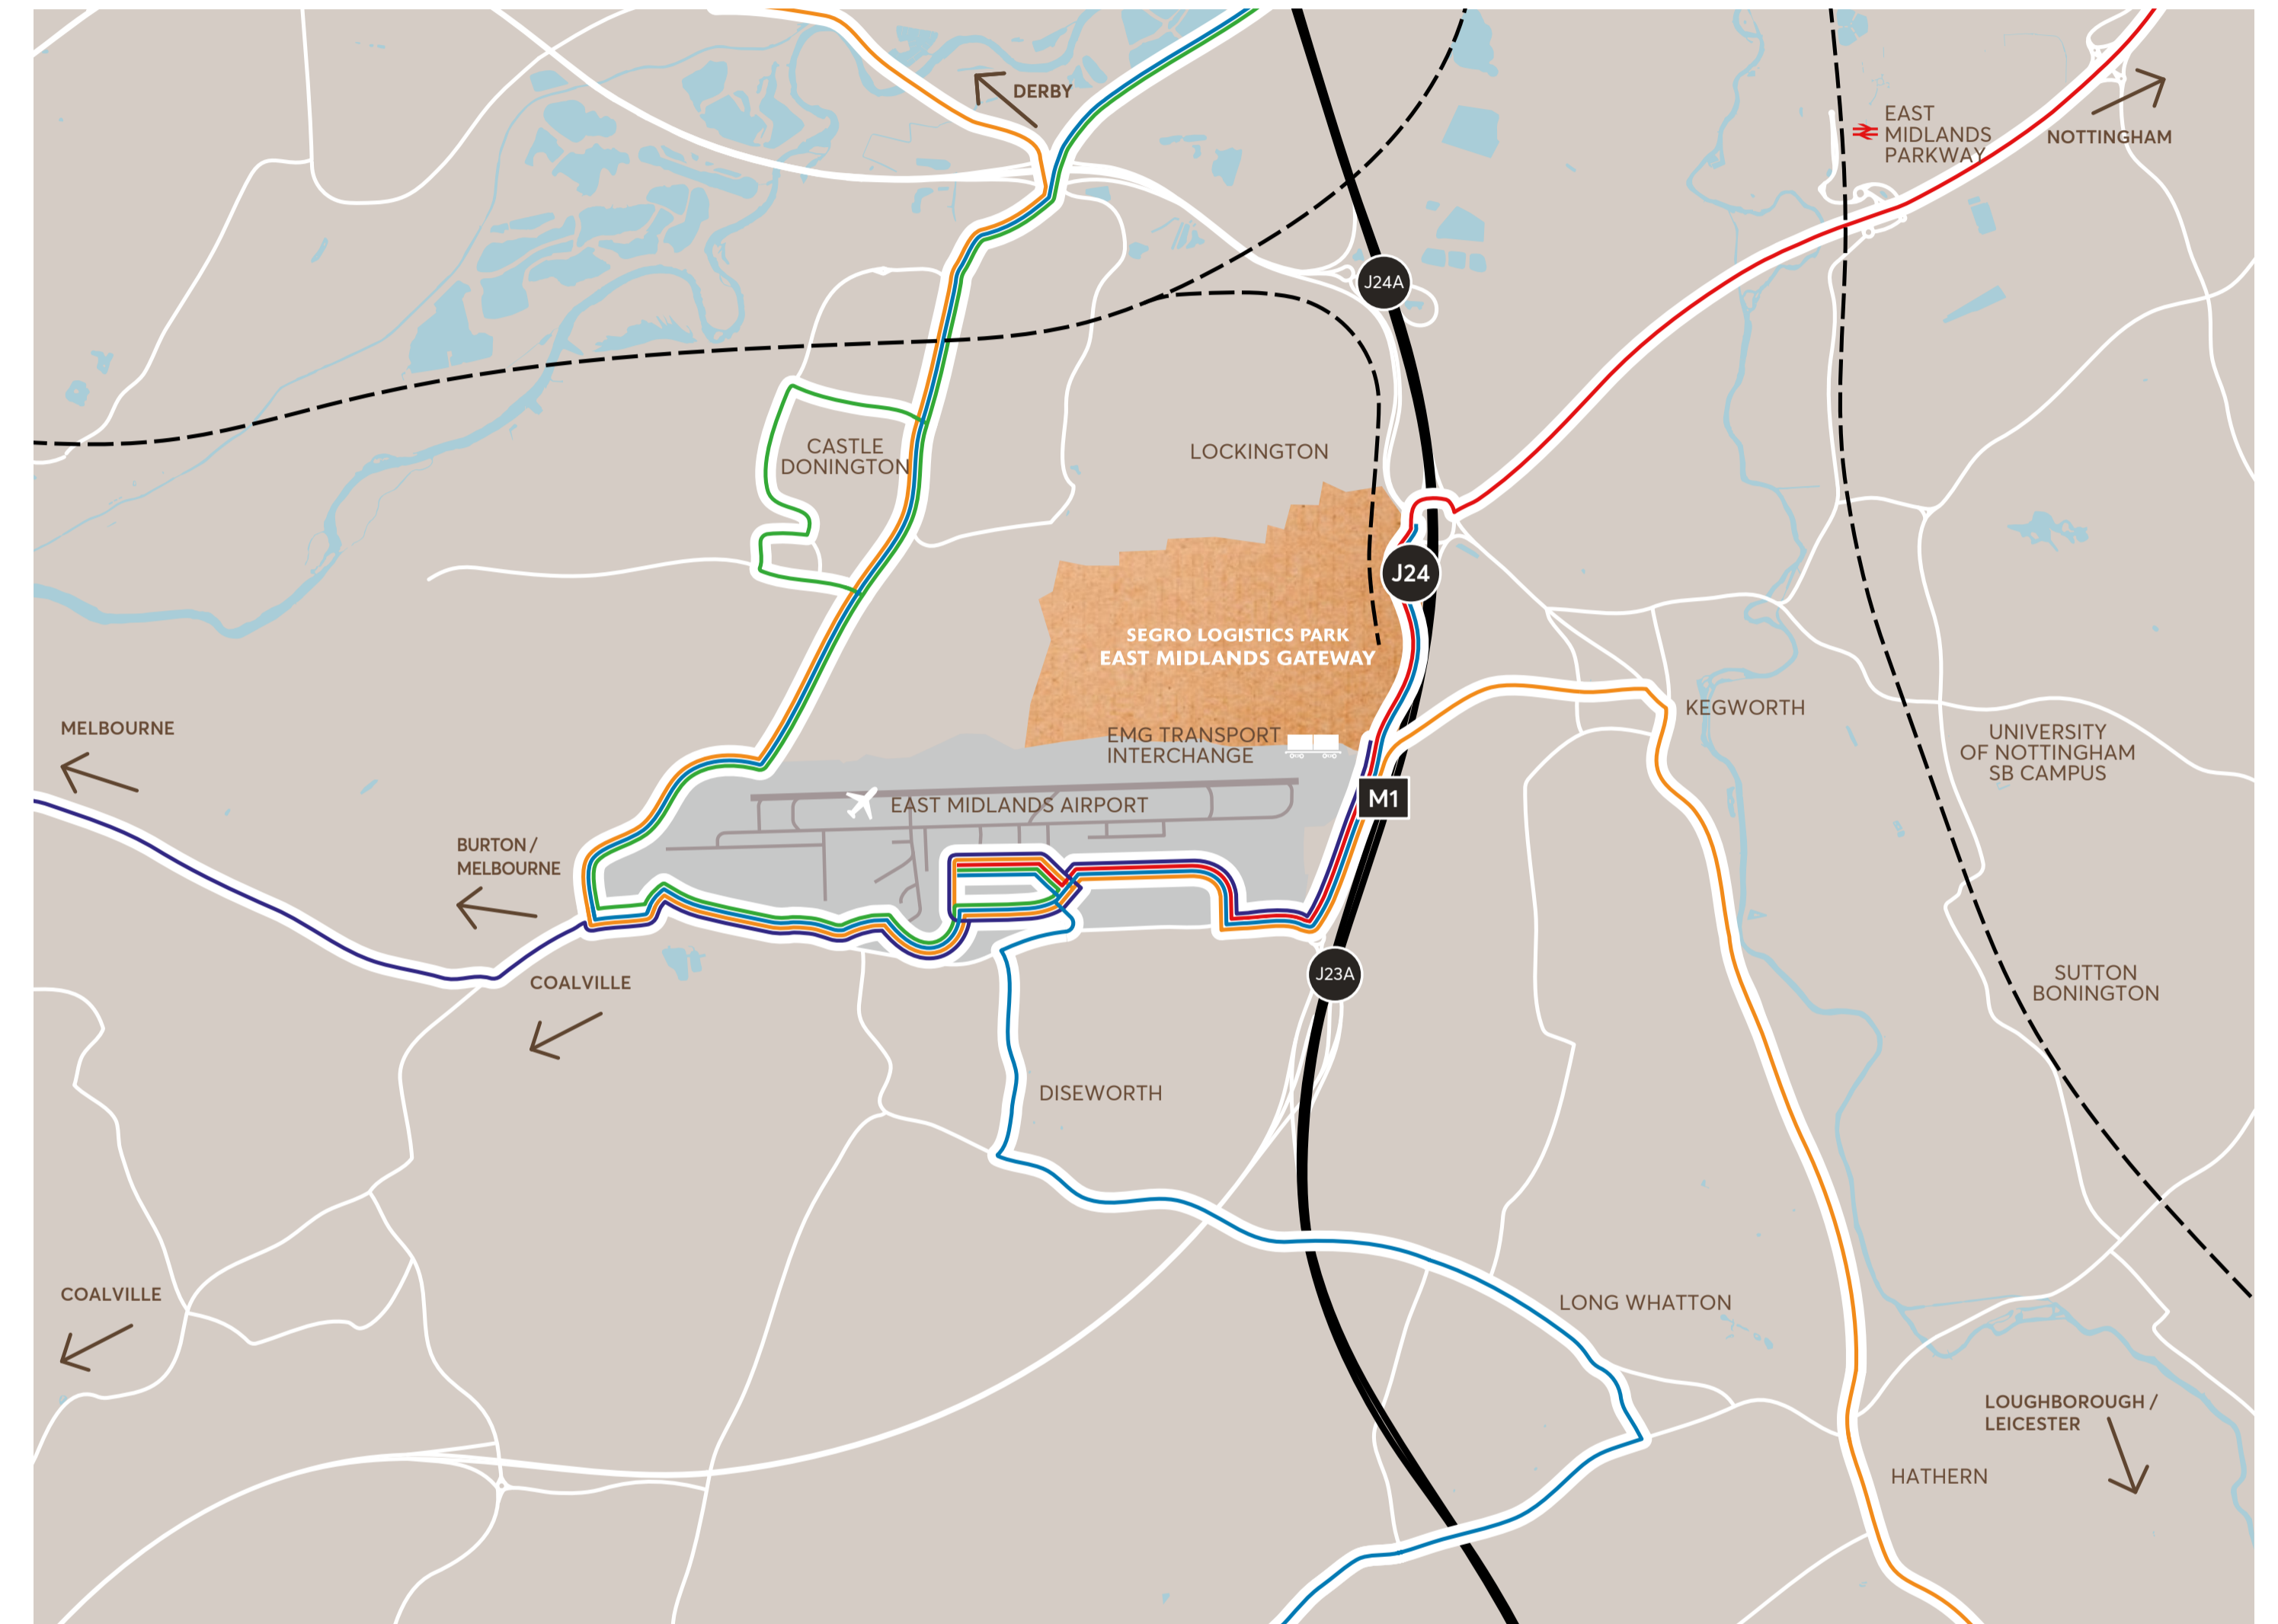

## WALKING & CYCLING

- Shared walk / cycle path
- Suitable for less experienced cyclists
- Suitable for intermediate cyclists
- Suitable for experienced cyclists

## BUS

- MY15 —
- Skylink Nottingham —
- Skylink Leicester – Derby —
- Skylink Express —
- Airway 9 —

For more detailed information on transport connections to East Midlands Gateway please visit

[slp-emg-travel.com](http://slp-emg-travel.com)