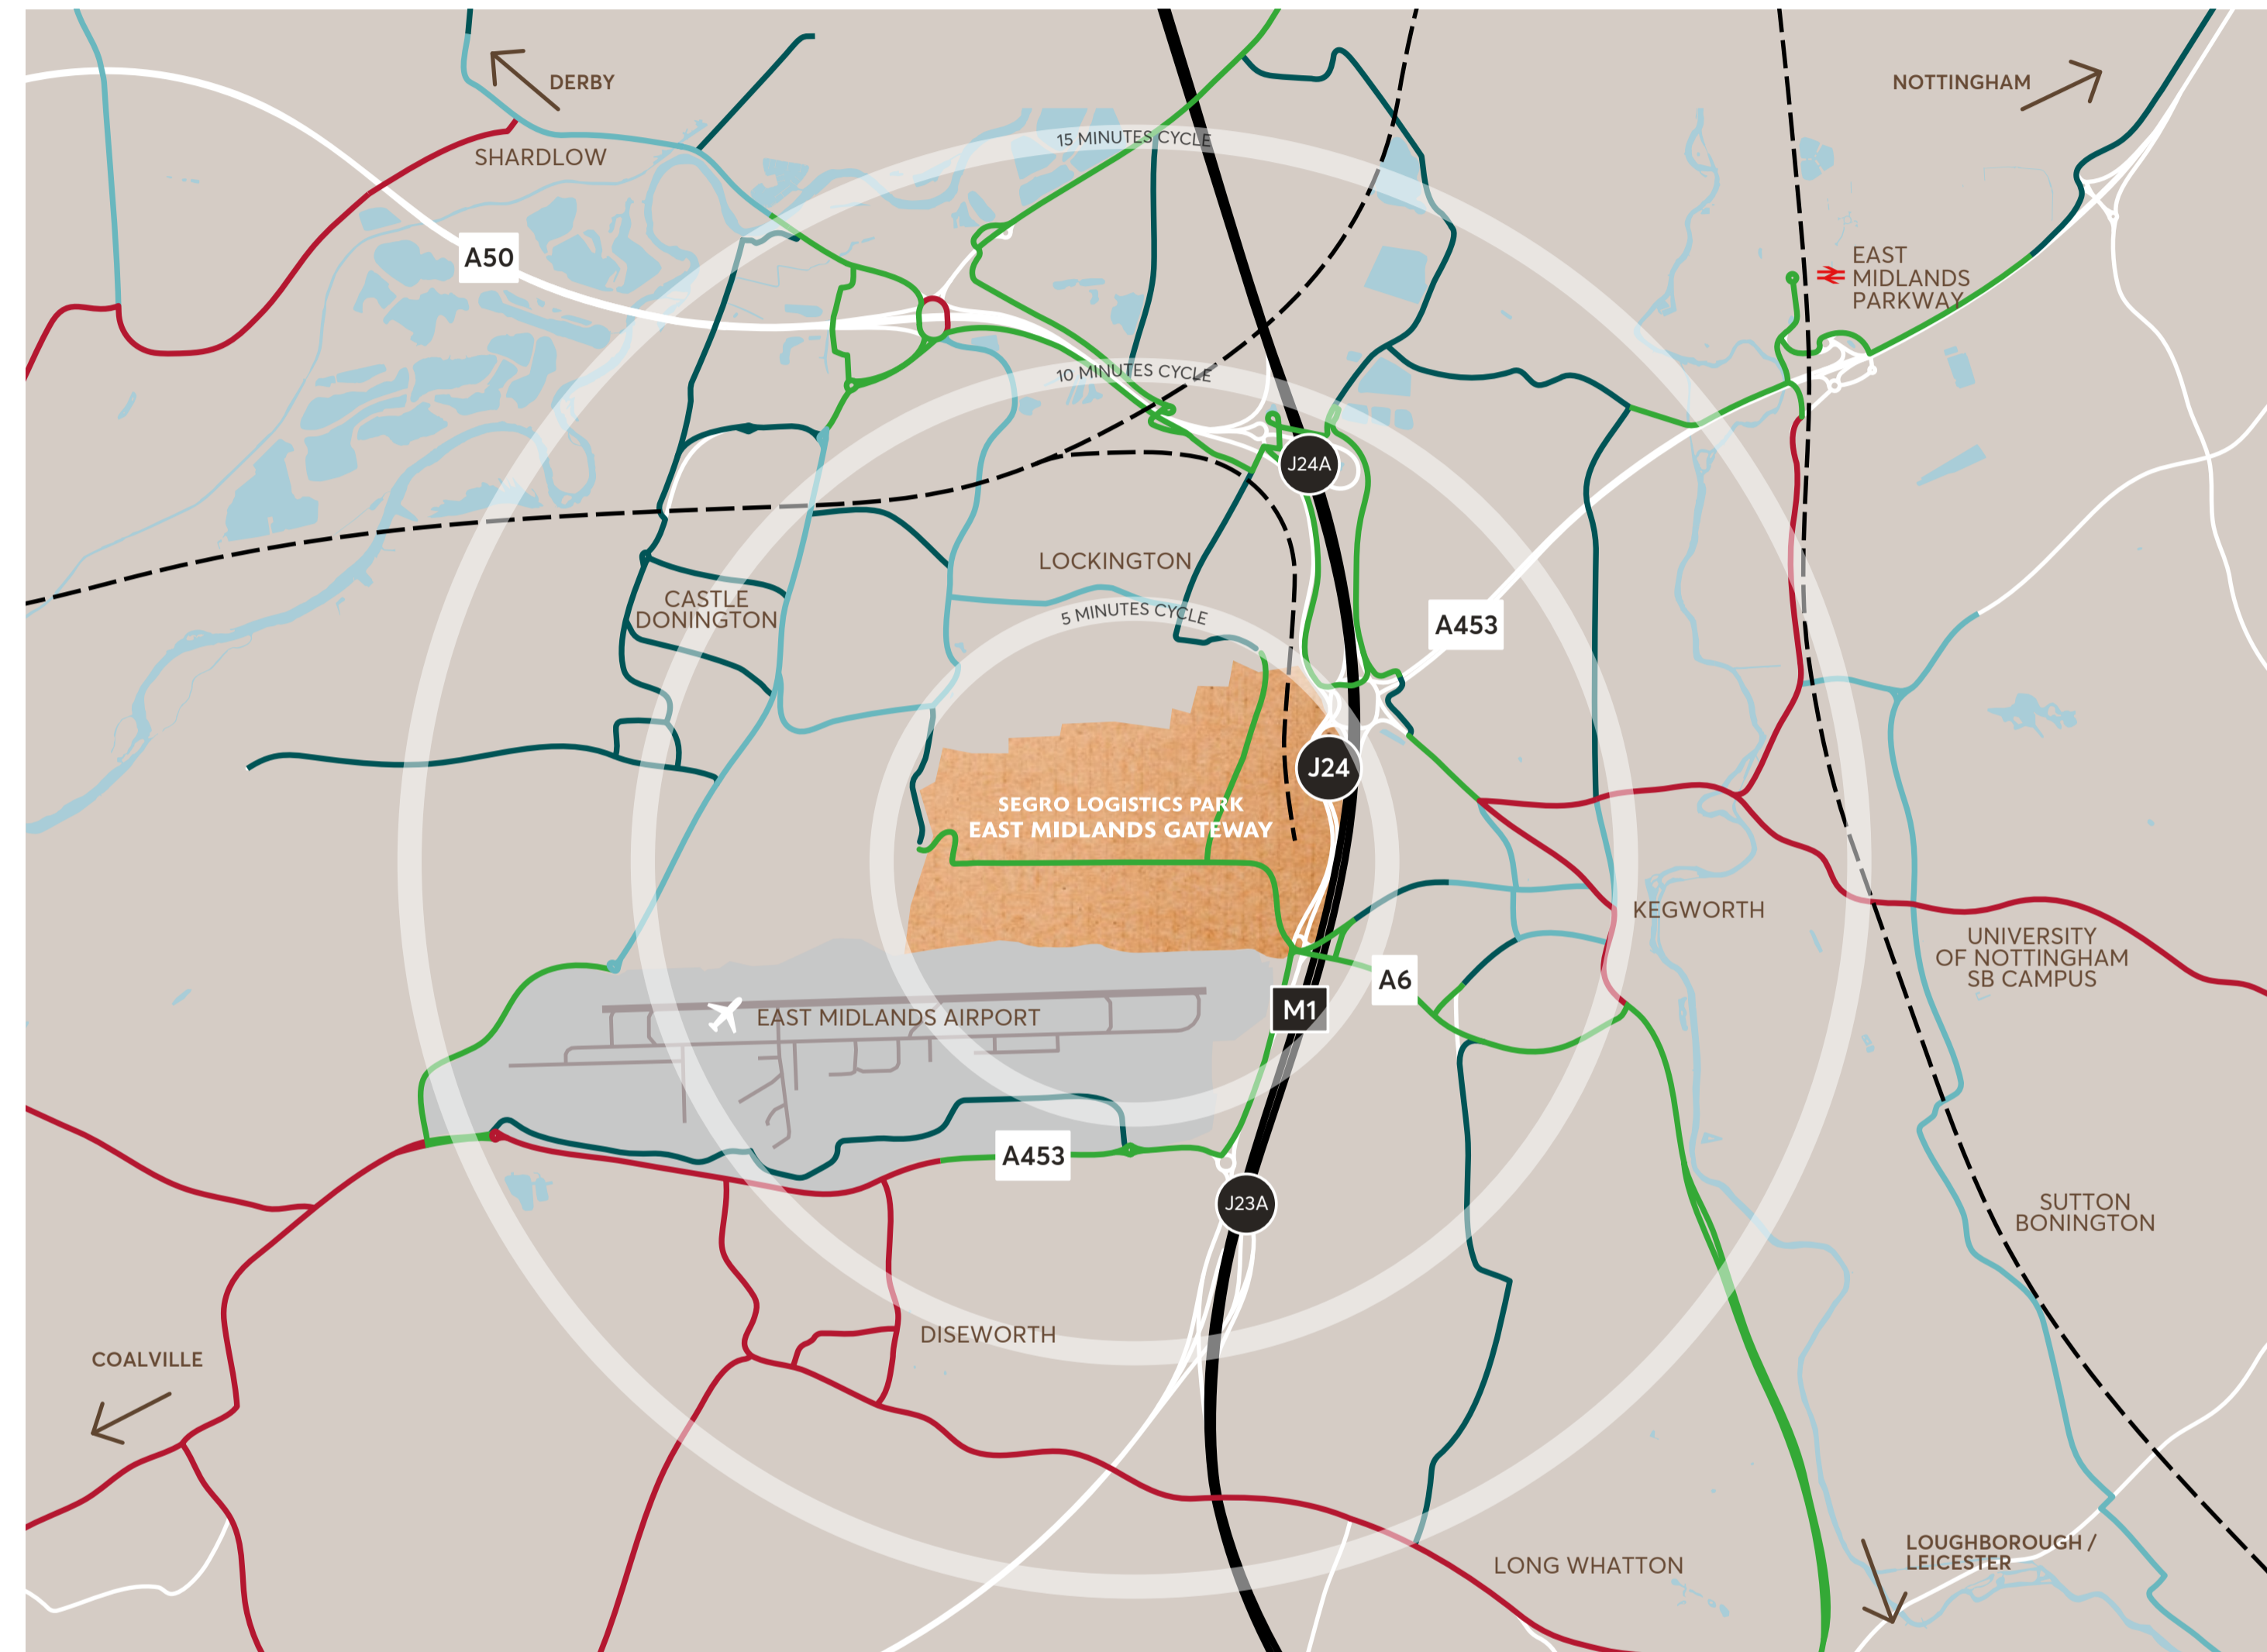

## WALKING & CYCLING

- Shared walk / cycle path
- Suitable for less experienced cyclists
- Suitable for intermediate cyclists
- Suitable for experienced cyclists

## BUS

- MY15 —
- Skylink Nottingham —
- Skylink Leicester – Derby —
- Skylink Express —
- Airway 9 —

For more detailed information on transport connections to East Midlands Gateway please visit

[slp-emg-travel.com](http://slp-emg-travel.com)