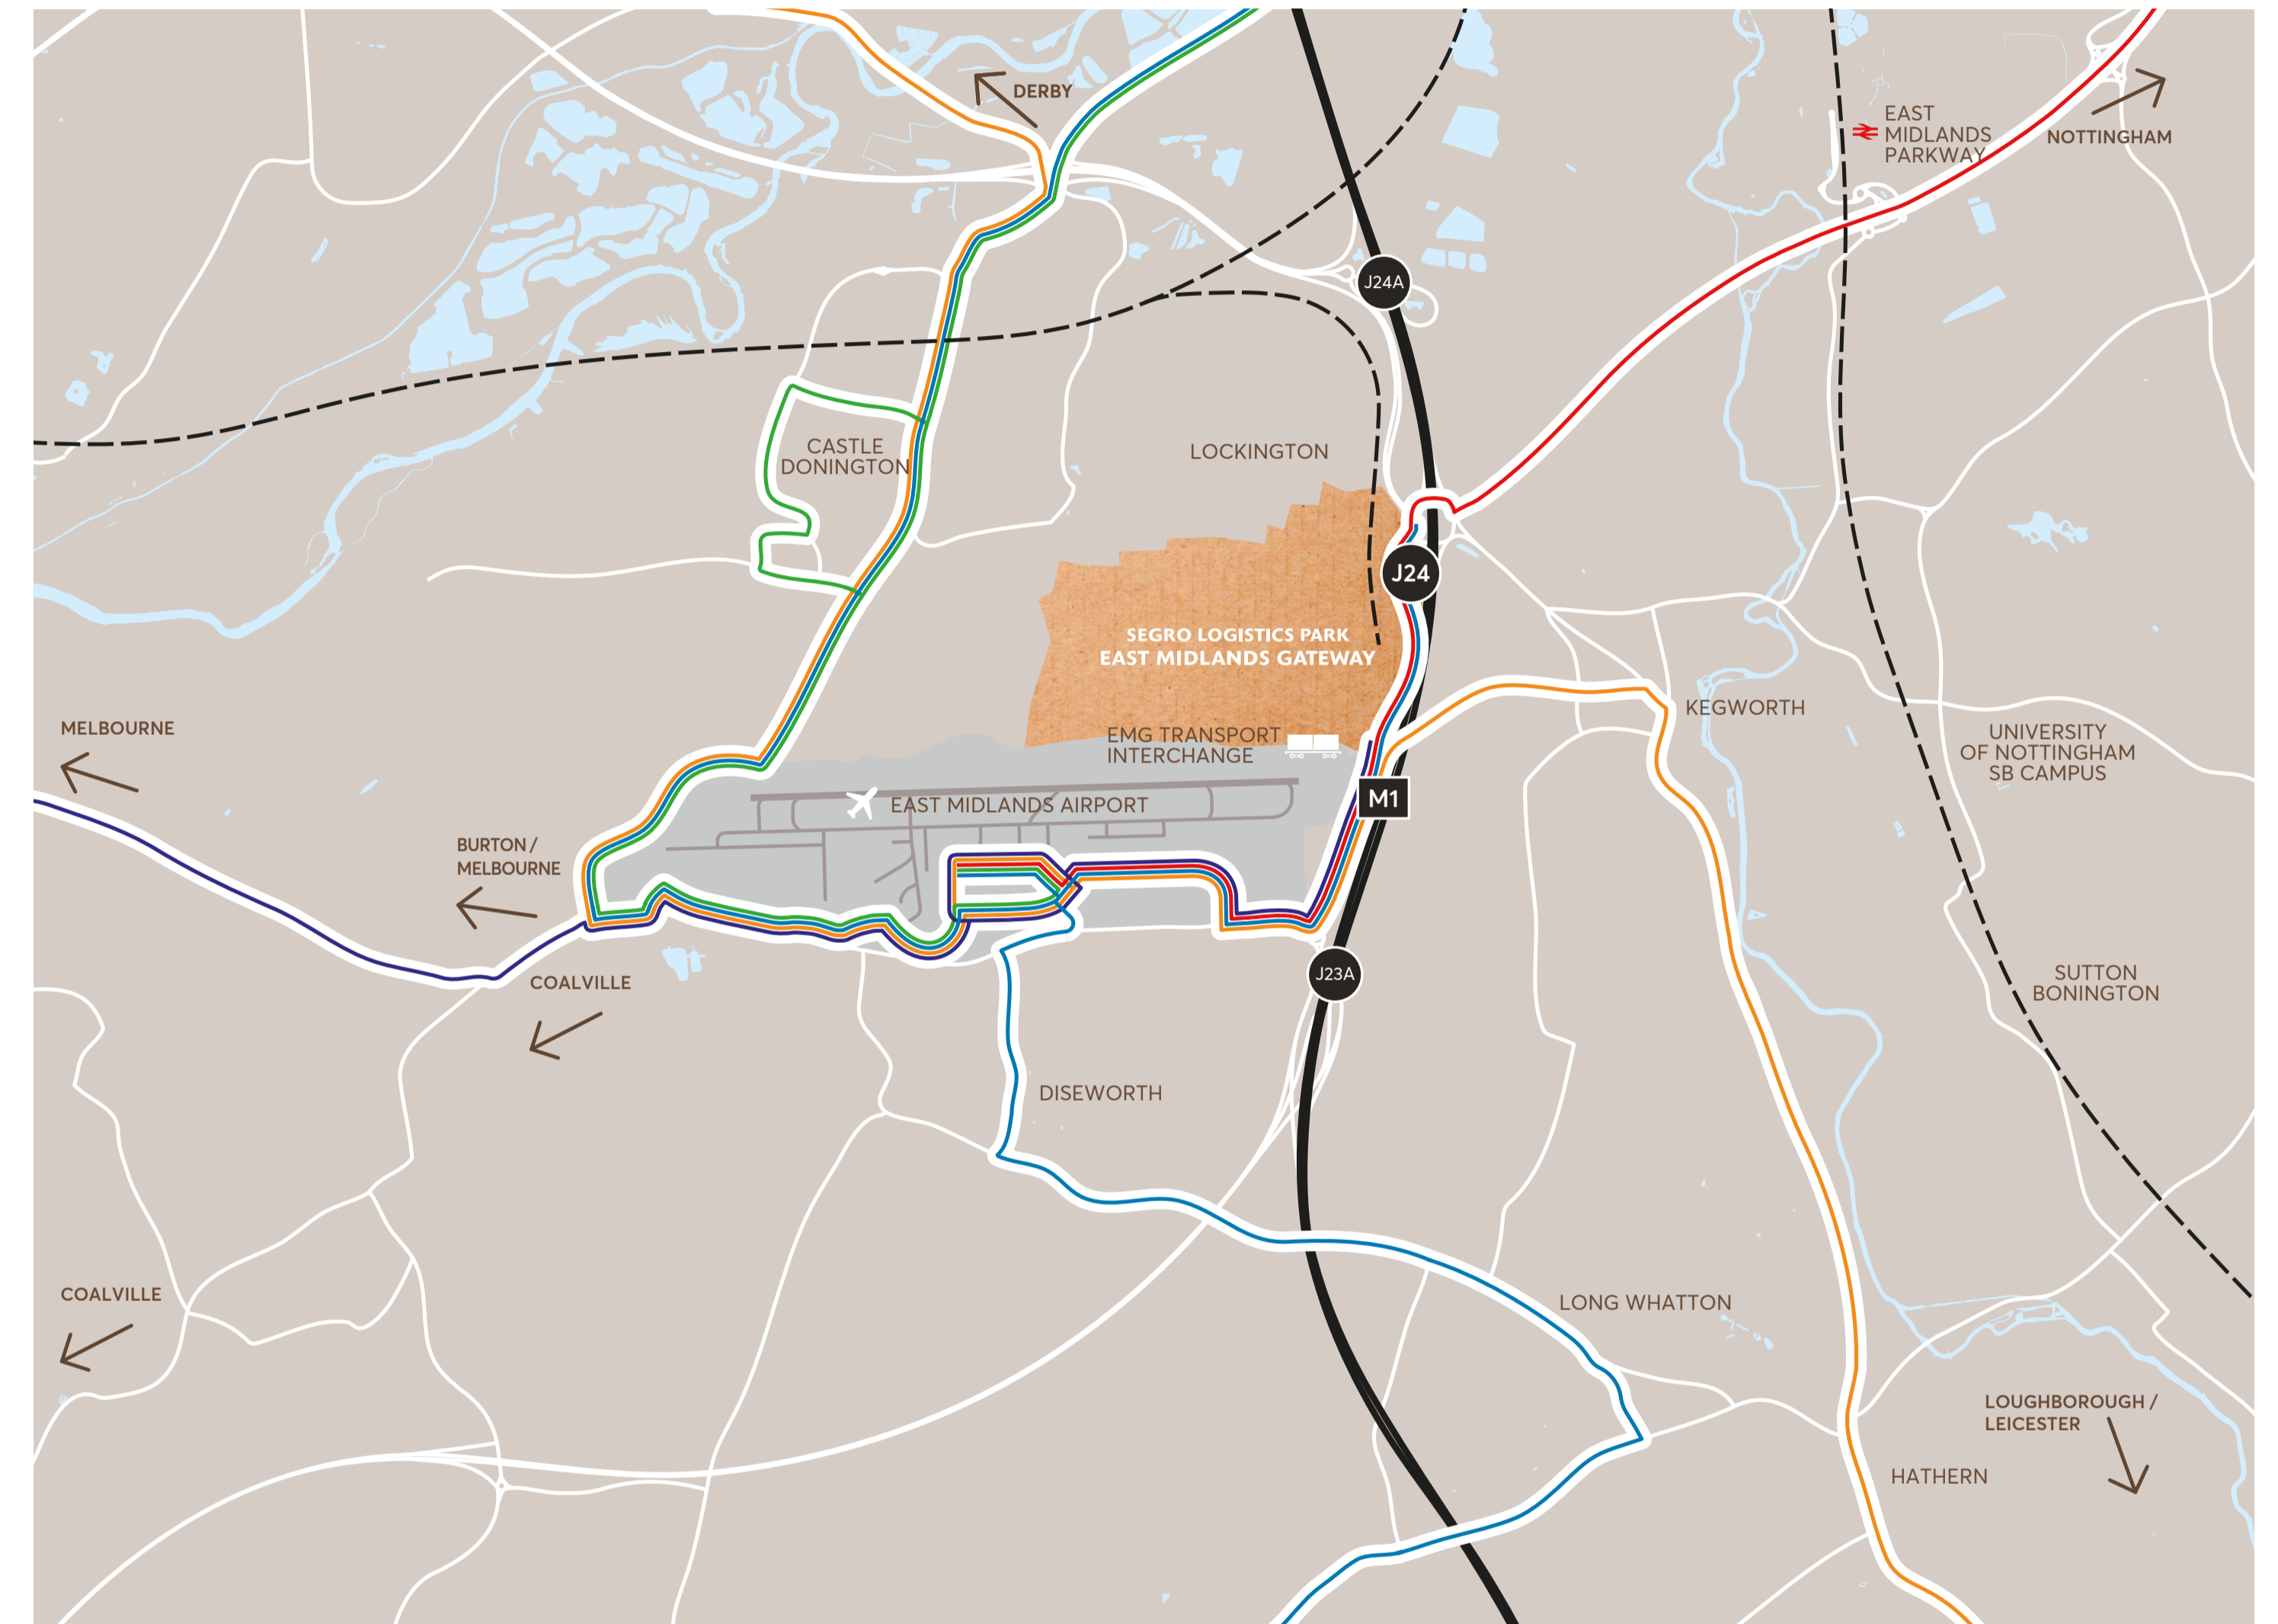

WALKING & CYCLING

- Shared walk / cycle path
- Suitable for less experienced cyclists
- Suitable for intermediate cyclists
- Suitable for experienced cyclists

BUS

- MY15 —
- Skylink Nottingham —
- Skylink Leicester – Derby —
- Skylink Express —
- Airway 9 —

For more detailed information on transport connections to East Midlands Gateway please visit

slp-emg-travel.com

Sign up to the EMG liftshare platform to find a car share match at
emg.liftshare.com