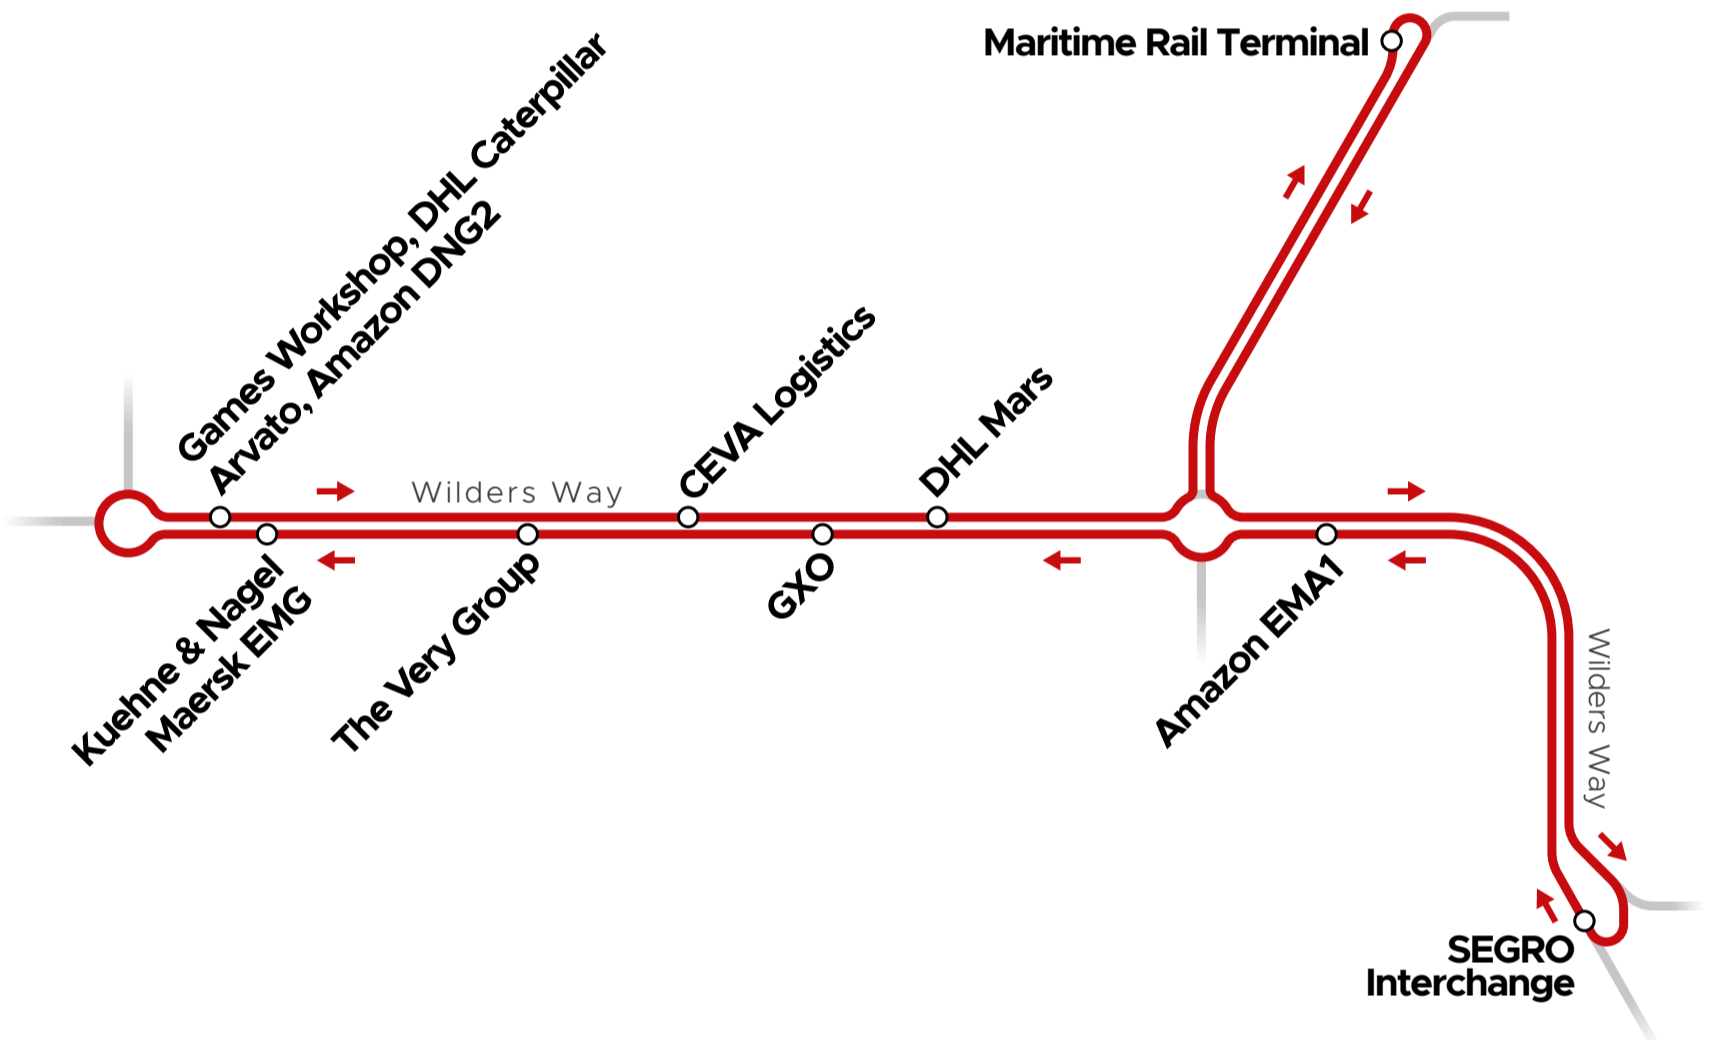

GATEWAY SHUTTLE

Buses operate every 15 minutes seven days a week

East Midlands Gateway Hub	0500 0515 0530 0545	then every 15 mins at these times	00 15 30 45	until	2300
GXO	0502 0517 0532 0547		02 17 32 47		2302
Kuehne & Nagel	0504 0519 0534 0549		04 19 34 49		2304
DHL Mars	0506 0521 0536 0551		06 21 36 51		2306
Maritime Rail Terminal	0509 0524 0539 0554		09 24 39 54		2309
East Midlands Gateway Hub	0513 0528 0543 0558		13 28 43 58		2313

bus times valid from 16 March 2025

Explore your transport options at slp-emg-travel.com

Gateway Shuttle is operated by

ct4n.co.uk

FREE SERVICE

SEGRO